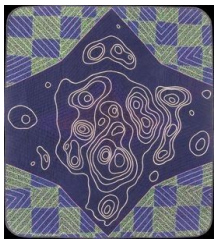

2013

27" x 23" x 5

Hand-dyed silk, cotton,
polyester thread, wire;
machine stitched

SOLD

Skywalker

2013

45" x 33"

Hand-dyed silk, cotton,
polyester thread; machine
stitched and appliqued

SOLD

Range of Dark Matter

2013

18" x 28"

Hand-dyed silk, cotton,
polyester thread; machine
stitched

SOLD

Pangaea

2013

26" x 26"

Cotton, polyester thread,
wire; machine stitched

SOLD

Virgo

2013

23.75" x 33.5"

Hand-dyed silk, cotton,
polyester thread; machine
stitched

SOLD

Volan

2013

26.25" x 23.5"

Cotton, polyester thread;
machine stitched

\$500

Oort Cloud

2013

18" x 18"