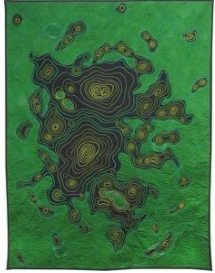

Orion

2013

24 x 24

Cotton, polyester thread; machine stitched

SOLD

Parallel Galaxies

2013

25.5" x 30.5"

Hand-dyed silk, cotton, polyester thread; machine stitched and appliqued

SOLD

Plutoids

2013

12" x 10"

Cotton, polyester thread, wire; machine stitched

SOLD

Triangulum Galaxy

2013

27" x 23" x 5

Hand-dyed silk, cotton,
polyester thread, wire;
machine stitched

SOLD

Skywalker

2013

45" x 33"

Hand-dyed silk, cotton,
polyester thread; machine
stitched and appliqued